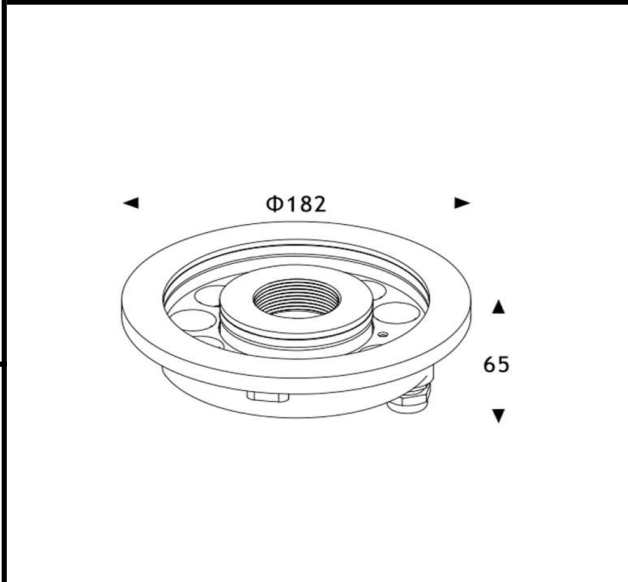

Sovitron Interior Pvt.Ltd.

<b>Model Name</b>	EDGE-4093 DL-OBL-4093-24
<b>Description</b>	UNDER WATER LIGHT (DONUT)

Technical description	Image
-----------------------	-------

<b>Dimension</b>	Dia=182mm H=65mm
<b>Frame</b>	Aluminum die cast
<b>Color Tempertaure</b>	4000K
<b>Power</b>	24W
<b>Total Luminous Flux</b>	1560 lm
<b>Efficacy</b>	65 lm/W
<b>IP rating</b>	68
<b>Color Rendering</b>	≥80
<b>Mounting</b>	Recessed
<b>Optics</b>	Clear glass
<b>Dimming</b>	NON-Dimmable
<b>Operating Voltage</b>	DC24V
<b>Standard Lifetime</b>	L70 minimum at 50,000 burning hours

**Dimension diagram**

**Remarks:-**

**Address:** Plot #7 Saroorpur-Nangla Industrial Area,Ballabgarh-Sohna Road,Faridabad-121005  
**Email:** info@sovitron.com